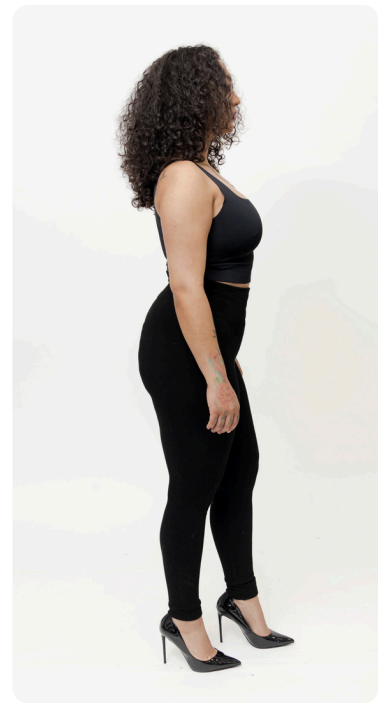

ROE: The Agency, LLC
(301) 674-8577
www.roetheagency.com
bookings@roetheagency.com

E M I L Y

Height: 5'6
Bust: 35
Waist: 32
Hips: 41.5
Shoe: 7.5/8
Hair: Brown
Eyes: Brown